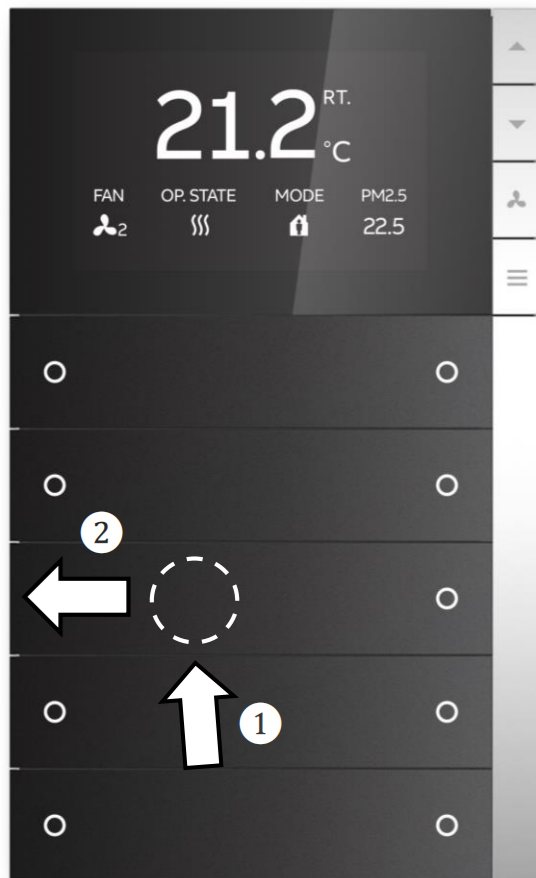

“PEONIA”

可替换式按键设计

自由组合, 匹配风格!

- 6款按键颜色, 自由组合, 匹配房屋装修风格, 可融入更多个性化设计元素;
- 无论在产品安装前, 亦或安装后, 均可非常简单地拆卸并替换按键来满足业主的个性化需求;
- 无需担心在拆卸过程中粉尘对产品的影响, 双层按键设计结构有效得对产品进行保护, 不会在拆卸过程中暴露PCB电子板;
- 拆卸过程:
  - ① 按压图示区域, 按键中央偏左1拇指的地方;
  - ② 向左推移按键;