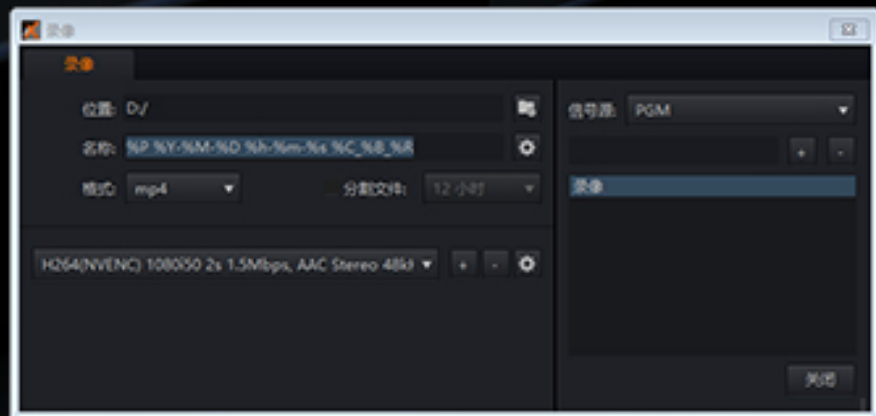

系统输出

北京天创华视科技有限公司

整合Macro 宏指令，可以将复杂且多项的繁琐操作，编辑成快捷键，让您在重要时刻一指搞定，不会手忙脚乱。

2路4K本地视频

二次入点出点，调色，裁剪

播放，列表，循环，自动记忆

The screenshot displays a video player interface with a dark theme. At the top, there are tabs for '调音台' (Mixer), '系统' (System), '媒体 1' (Media 1), '媒体 2' (Media 2), '图片 1' (Image 1), '图片 2' (Image 2), and '音频 1' (Audio 1). Below the tabs is a search bar with a magnifying glass icon. The main area shows a grid of video thumbnails, each with a title and file extension. The thumbnails include various scenes like a woman in a green background, a woman in a red dress, and abstract backgrounds. At the bottom, there is a playback control bar with a progress slider, a time display showing '00:00:00' and '-00:01:22', and several control buttons (play, stop, previous, next, full screen, etc.). On the right side of the control bar, there are two checked options: '自动播放' (Auto Play) and '自动暂停' (Auto Pause).

内置音频混音器

控制所有音频源

可用单独声道平衡，静音，独奏，监听

最大支持同时3个地址推流，分辨率支持横屏，竖屏，高清，4K

支持MP4/MOV格式录制，码流可选，4K高清兼容

支持MP4/MOV/AVI格式录制，码流可选，4K高清兼容

NVENC

SDI/HDMI