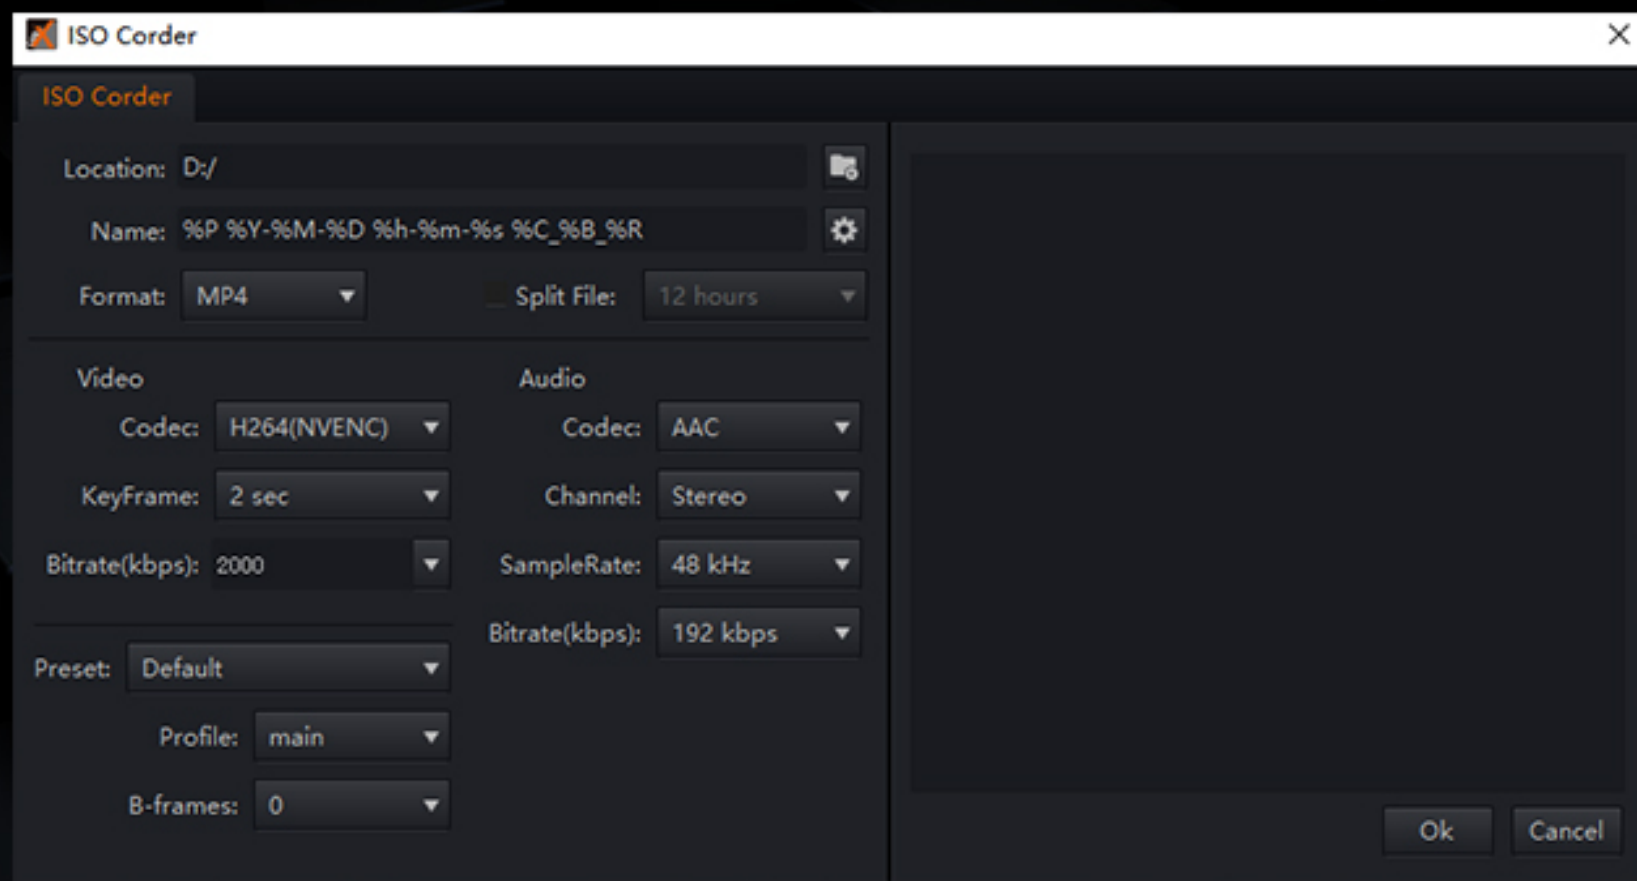

支持MP4/MOV/AVI格式录制，码流可选，4K高清兼容

NVENC

SDI/HDMI

Direct Show