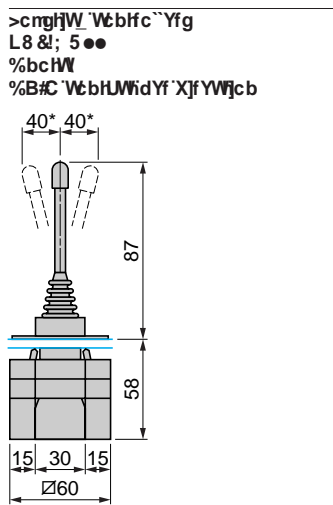

Control and signalling units Ø 22

Joystick controllers

Dimensions, schemes

Characteristics :
page 35007/2
References :
pages 35007/3 and 35007/4

* in each of the 4 directions