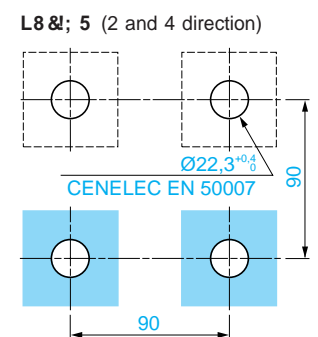

Control and signalling units Ø 22

Joystick controllers

Dimensions, schemes

Characteristics :
page 35007/2
References :
pages 35007/3 and 35007/4

* in each of the 4 directions