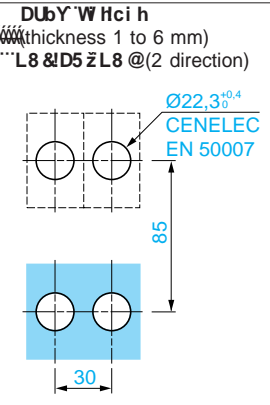

Control and signalling units Ø 22

Joystick controllers

Dimensions, schemes

Characteristics :
page 35007/2
References :
pages 35007/3 and 35007/4

* in each of the 4 directions