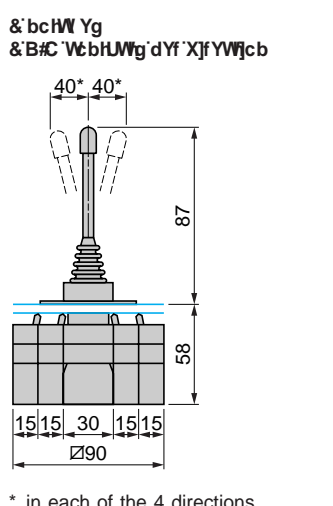

Control and signalling units Ø 22

Joystick controllers

Dimensions, schemes

Characteristics :
page 35007/2
References :
pages 35007/3 and 35007/4

* in each of the 4 directions