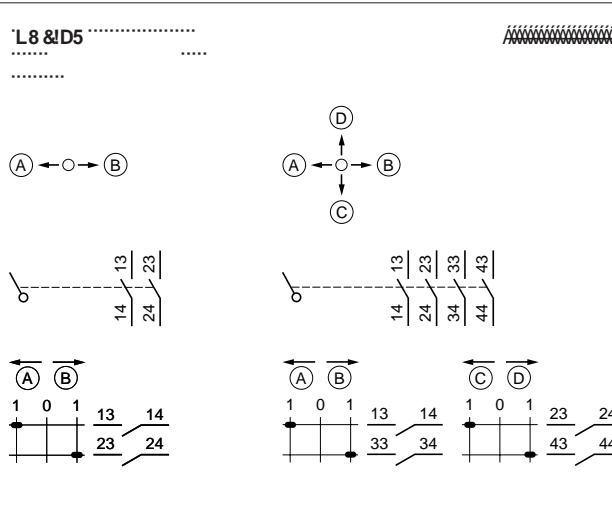

Control and signalling units Ø 22

Joystick controllers

Dimensions, schemes

Characteristics :
page 35007/2
References :
pages 35007/3 and 35007/4

* in each of the 4 directions