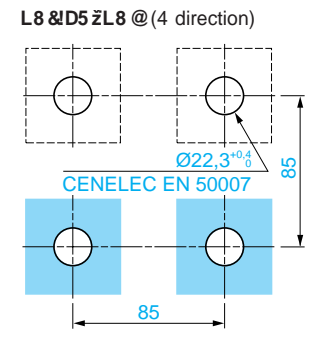

Control and signalling units Ø 22

Joystick controllers

Dimensions, schemes

Characteristics :
page 35007/2
References :
pages 35007/3 and 35007/4

* in each of the 4 directions