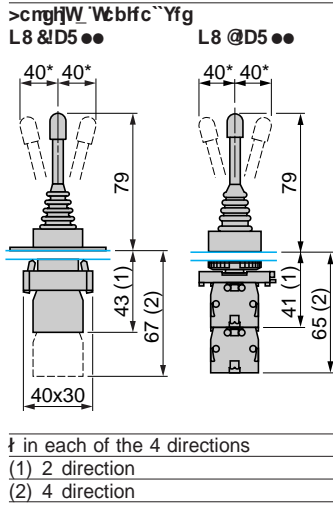

Control and signalling units Ø 22

Joystick controllers

Dimensions, schemes

Characteristics :
page 35007/2
References :
pages 35007/3 and 35007/4

* in each of the 4 directions