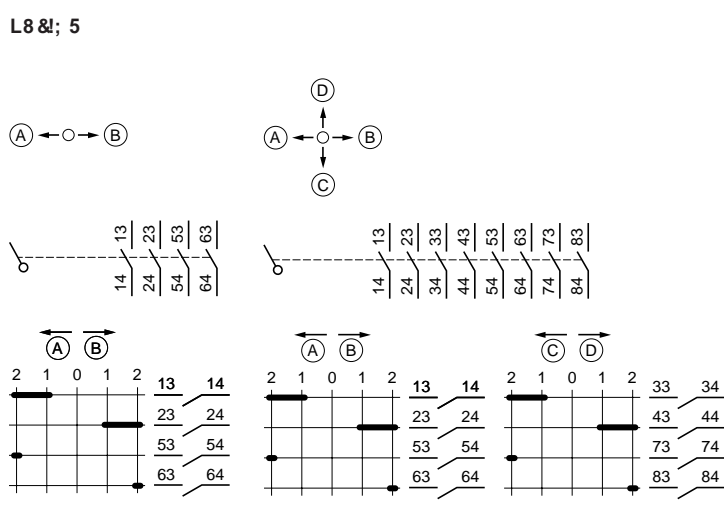

Control and signalling units Ø 22

Joystick controllers

Dimensions, schemes

Characteristics :
page 35007/2
References :
pages 35007/3 and 35007/4

* in each of the 4 directions