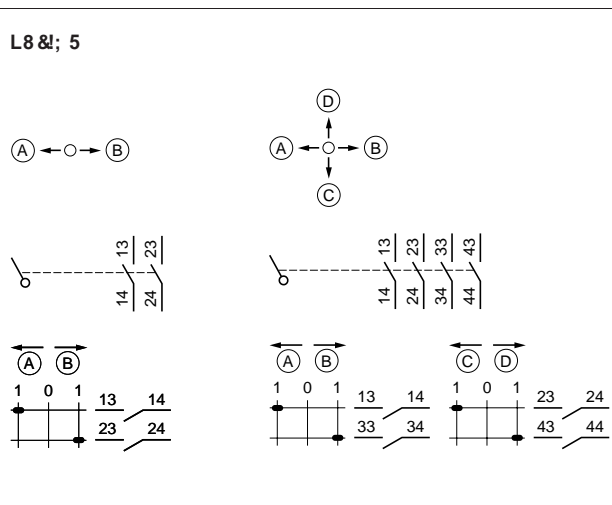

Control and signalling units Ø 22

Joystick controllers

Dimensions, schemes

Characteristics :
page 35007/2
References :
pages 35007/3 and 35007/4

* in each of the 4 directions